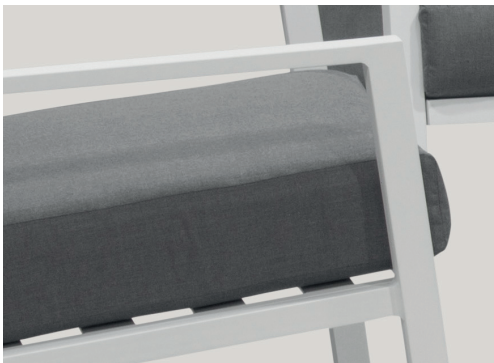

Range features and options

DURABLE

SPRAY STONE
TOP

LOUNGE
HEIGHT

2653

2654

Lounge 2653

Sofa seats: 2
No. chairs: 2
Table size: 120cmx60cm

Lounge 2655

Sofa seats: 2
No. benches: 1
Table size: 120cmx60cm
No. chairs: 2

Lounge 2654

Sofa seats: 3
No. chairs: 2
Table size: 120cmx60cm

Lounge 2656

Sofa seats: 3
No. benches: 1
Table size: 120cmx60cm
No. chairs: 2